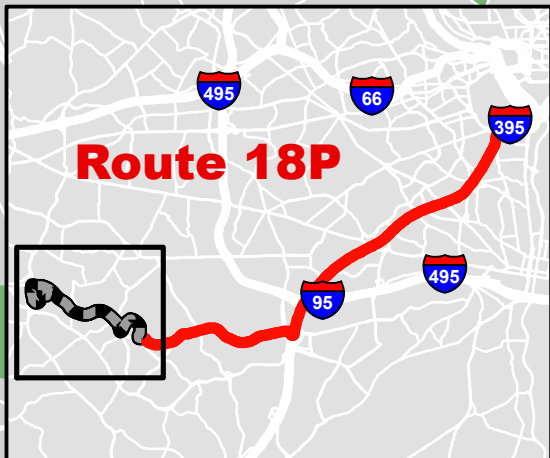

Metrobus Snow Detour Map

18P

Burke Centre Line

Legend

-  18P Snow Routing
-  Not Served During Snow

WINTER 2023-2024