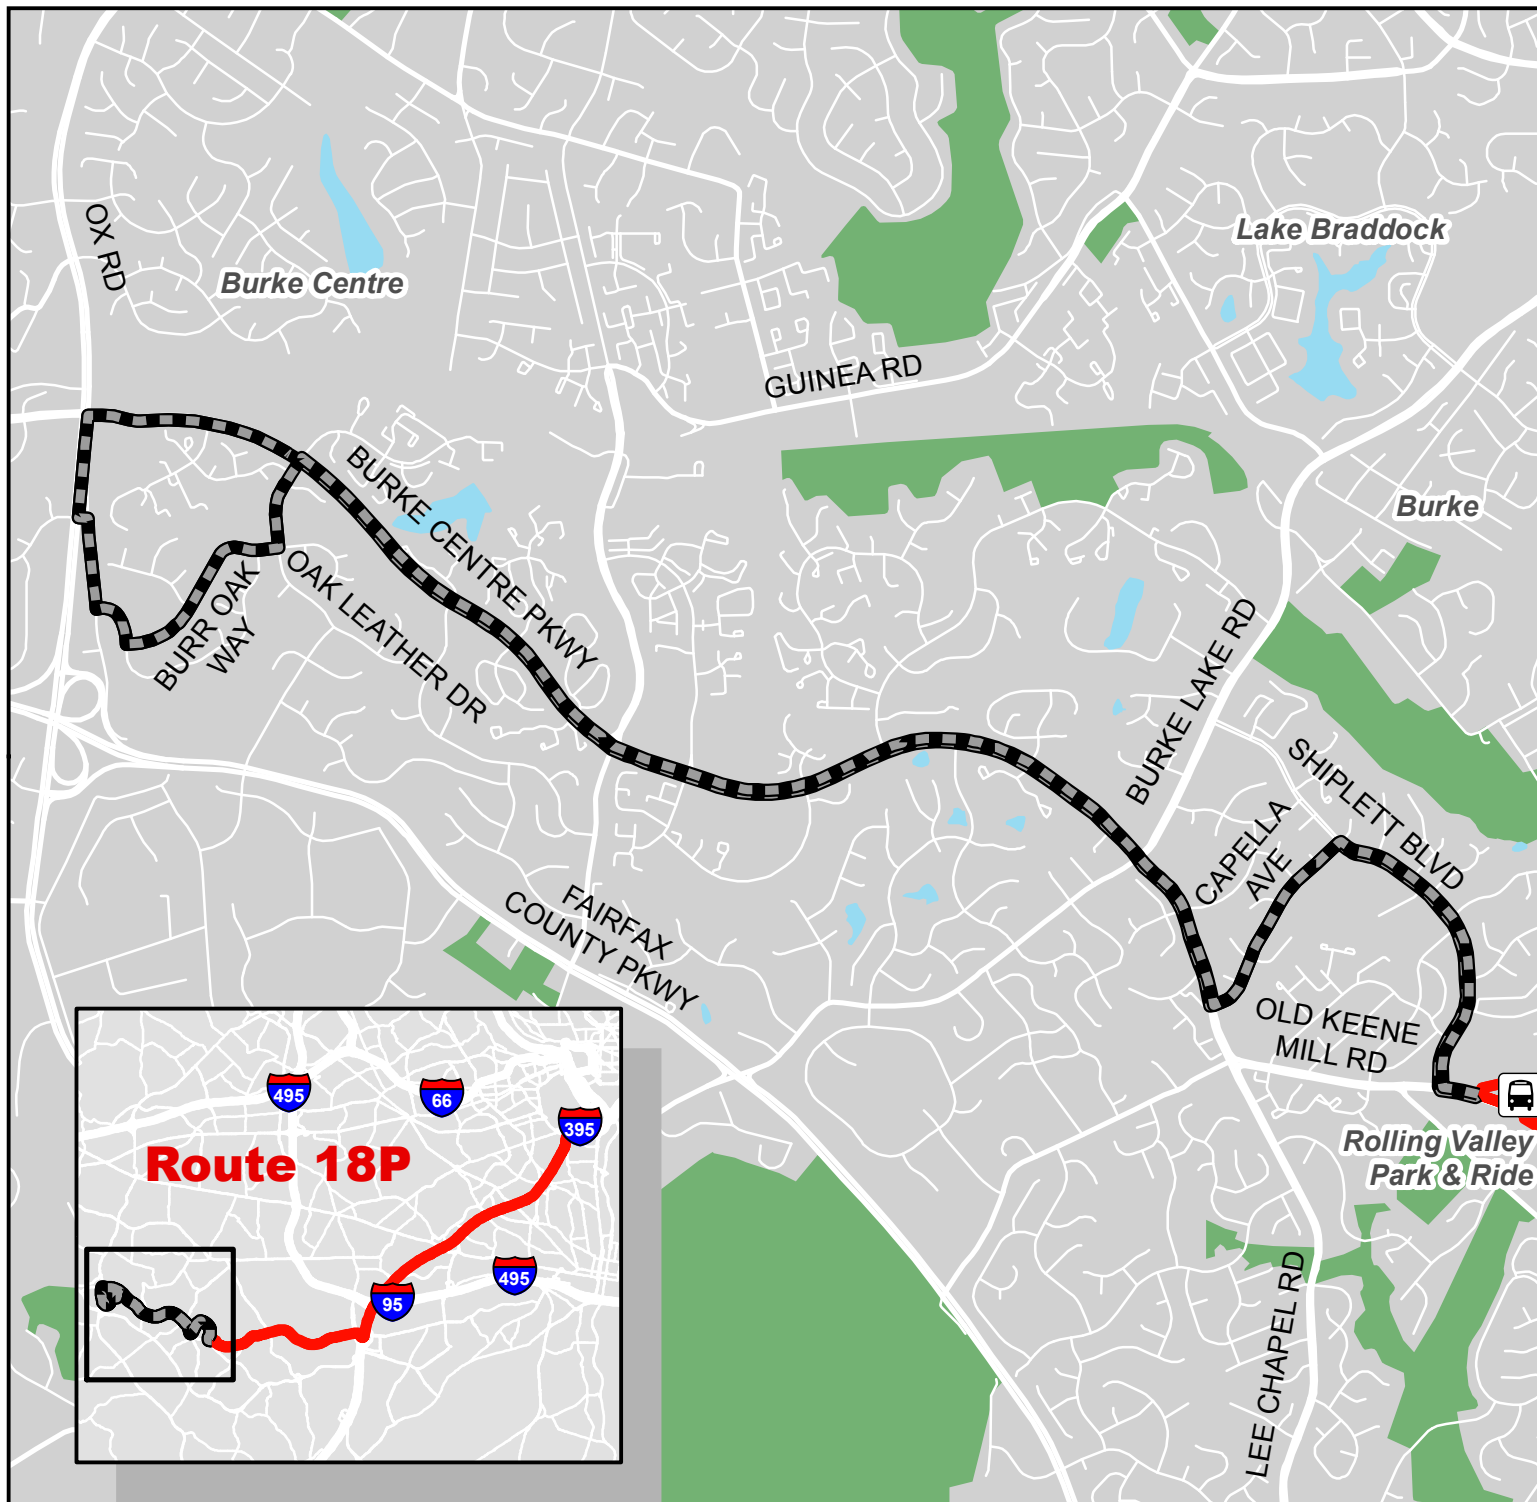

Metrobus Snow Detour Map

18P

Burke Centre Line

Legend

-  18P Snow Routing
-  Not Served During Snow

WINTER 2023-2024